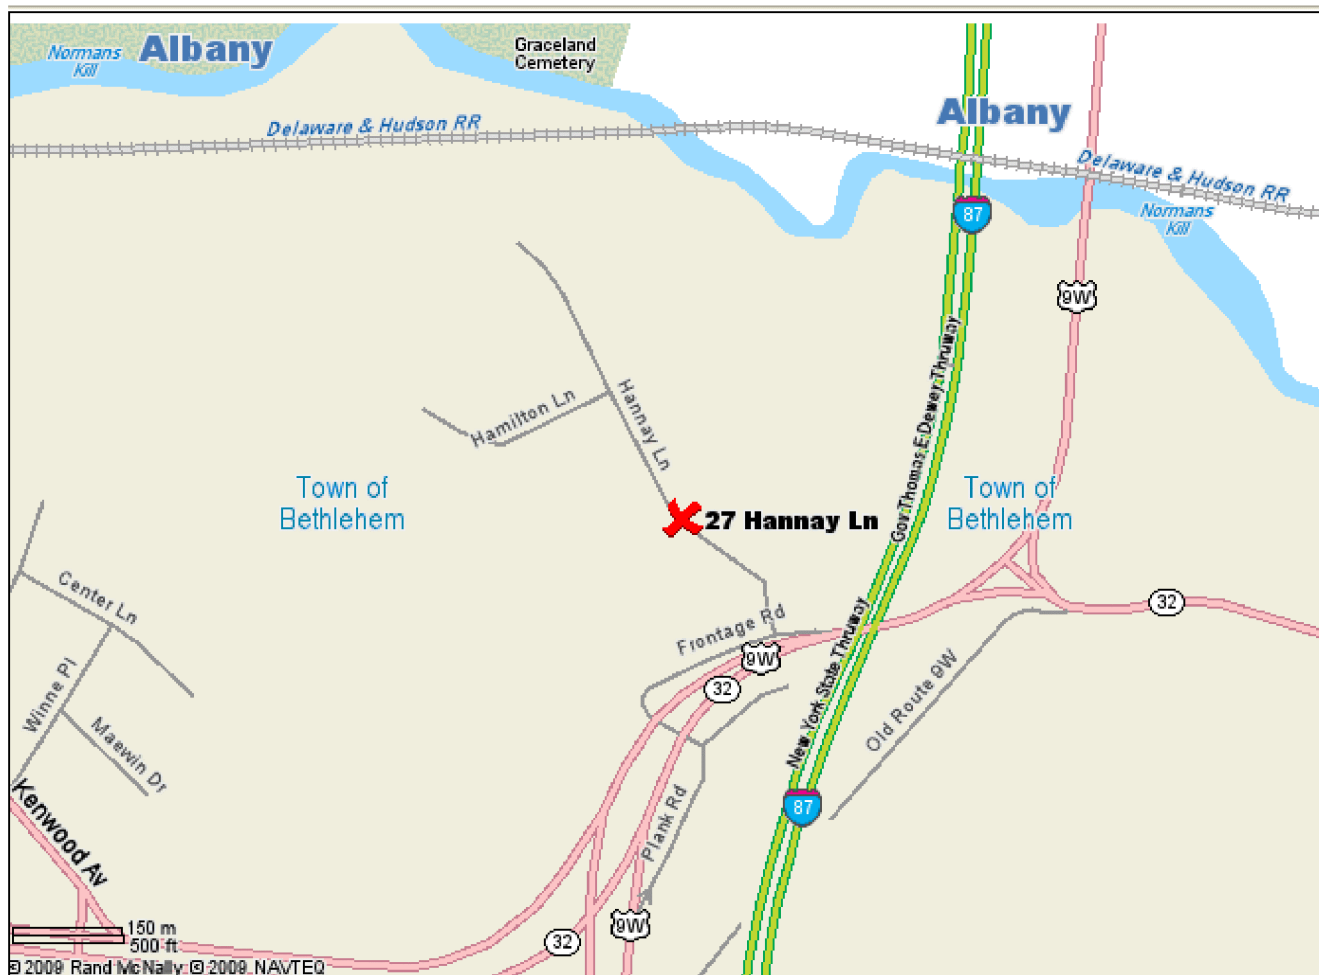

Map

MAP: 27 Hannay Ln, Glenmont, NY 12077-4807

Find it in the 2008 Road Atlas

- page 69, Albany / Schenectady detail map
- page 71, grid section NK-19

All rights reserved. Use subject to license: www.randmcnally.com/legal. © 2008 Rand McNally.